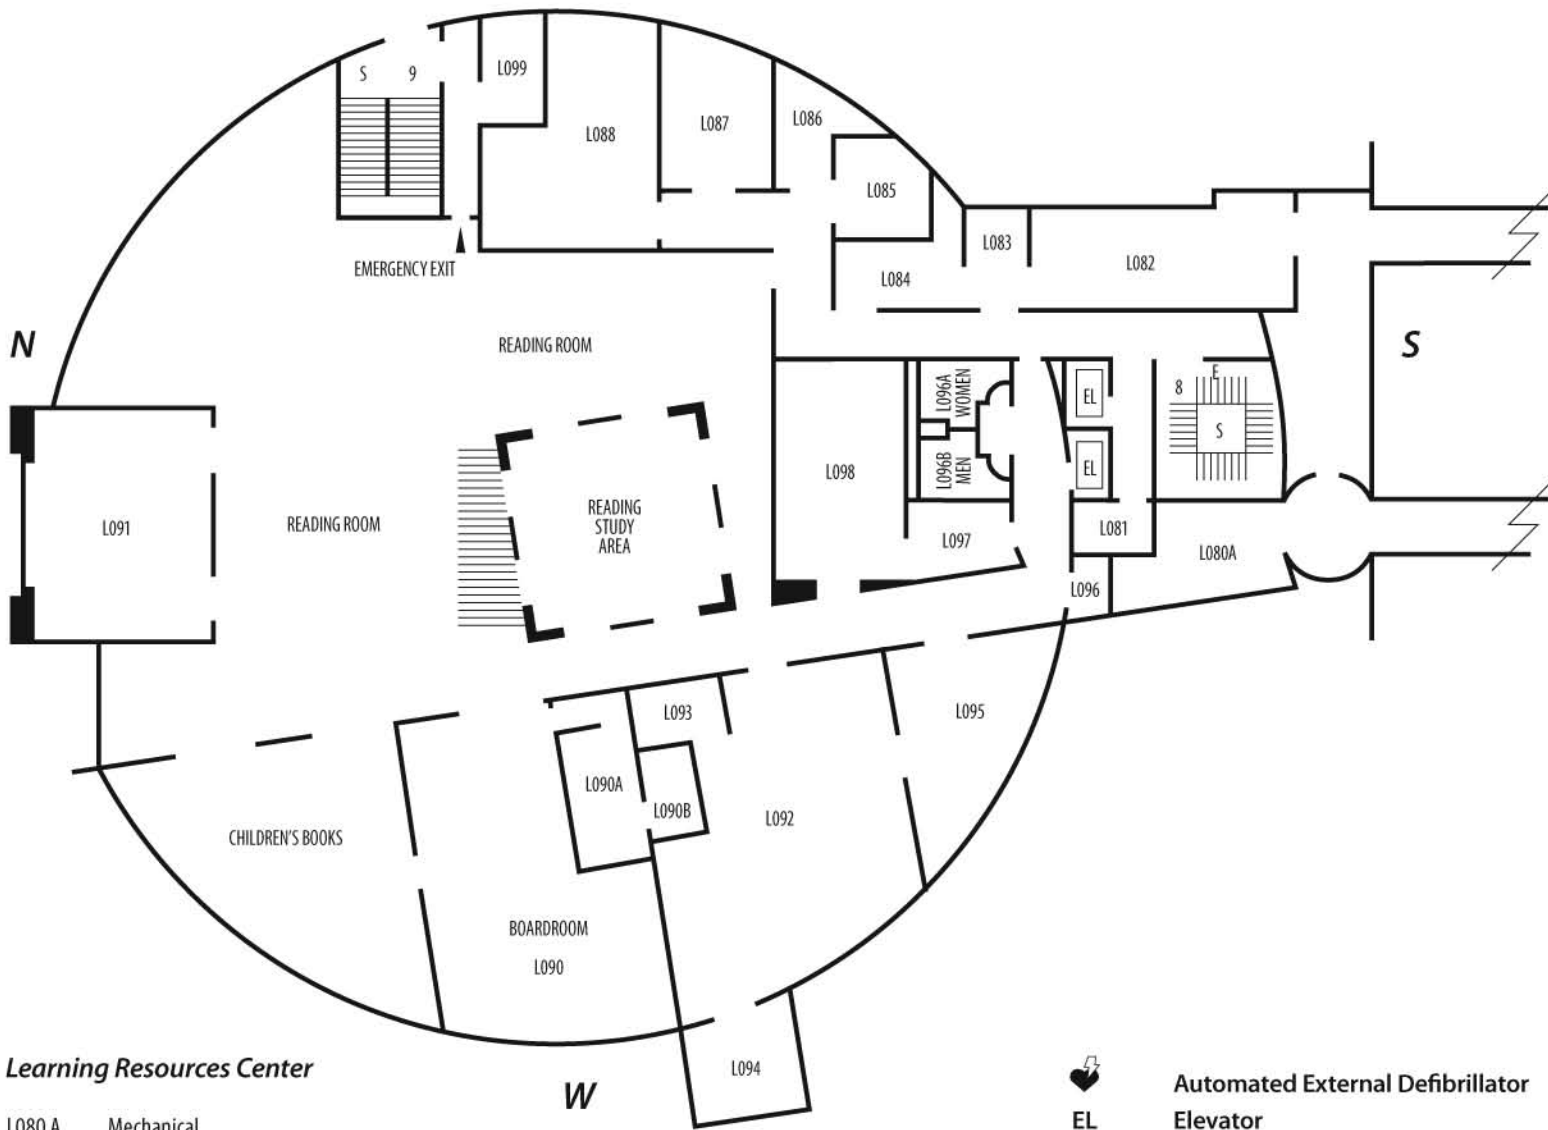

# L Building Lower Level

Carroll Community College

## Learning Resources Center

- L080 A Mechanical
- L081 Elevator Room
- L082 Central Warehouse
- L083 Receiving
- L084 Mail Center
- L085 Electrical
- L086 Tele/Data/AV
- L087 Copy Center
- L088 College Maintenance
- L090 Board Room
- L090 A Storage
- L090 B Kitchenette
- L091 Classroom
- L092 Processing/Technical Services
- L093 Lounge
- L094 Library Office
- L095 Technical Services
- L096 Shipping/ Receiving
- L096 Janitorial
- L096 A Women's Room
- L096 B Men's Room
- L097 Speech Department Coordinator & Speech Team
- L098 Classroom
- L099 Fire Closet