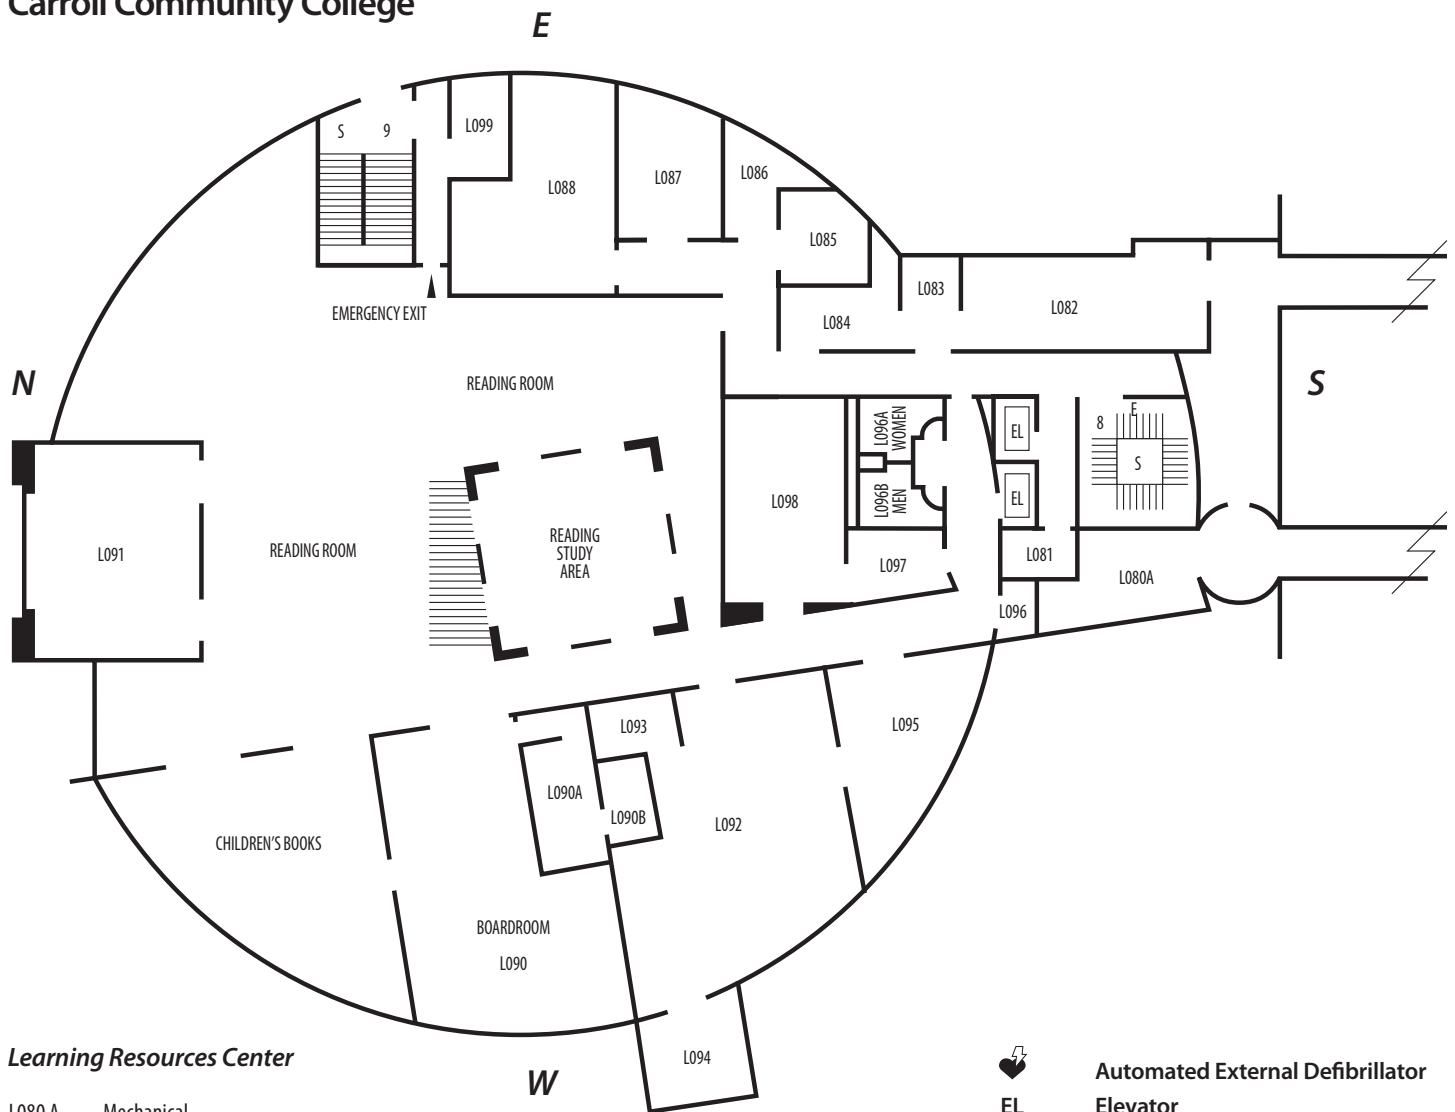

# L Building Lower Level

Carroll Community College

## Learning Resources Center

- L080 A Mechanical
- L081 Elevator Room
- L082 Central Warehouse
- L083 Receiving
- L084 Mail Center
- L085 Electrical
- L086 Tele/Data/AV
- L087 Copy Center
- L088 College Maintenance
- L090 Board Room
- L090 A Storage
- L090 B Kitchenette
- L091 Classroom
- L092 Processing/Technical Services
- L093 Lounge
- L094 Library Office
- L095 Continuing Education Learning Technologies
- L096 Housekeeping
- L096 A Women's Room
- L096 B Men's Room
- L097 Speech Department Coordinator & Speech Team
- L098 Classroom
- L099 Fire Closet

EL

S

E

Automated External Defibrillator

Elevator

Stairs

Evac+Chair