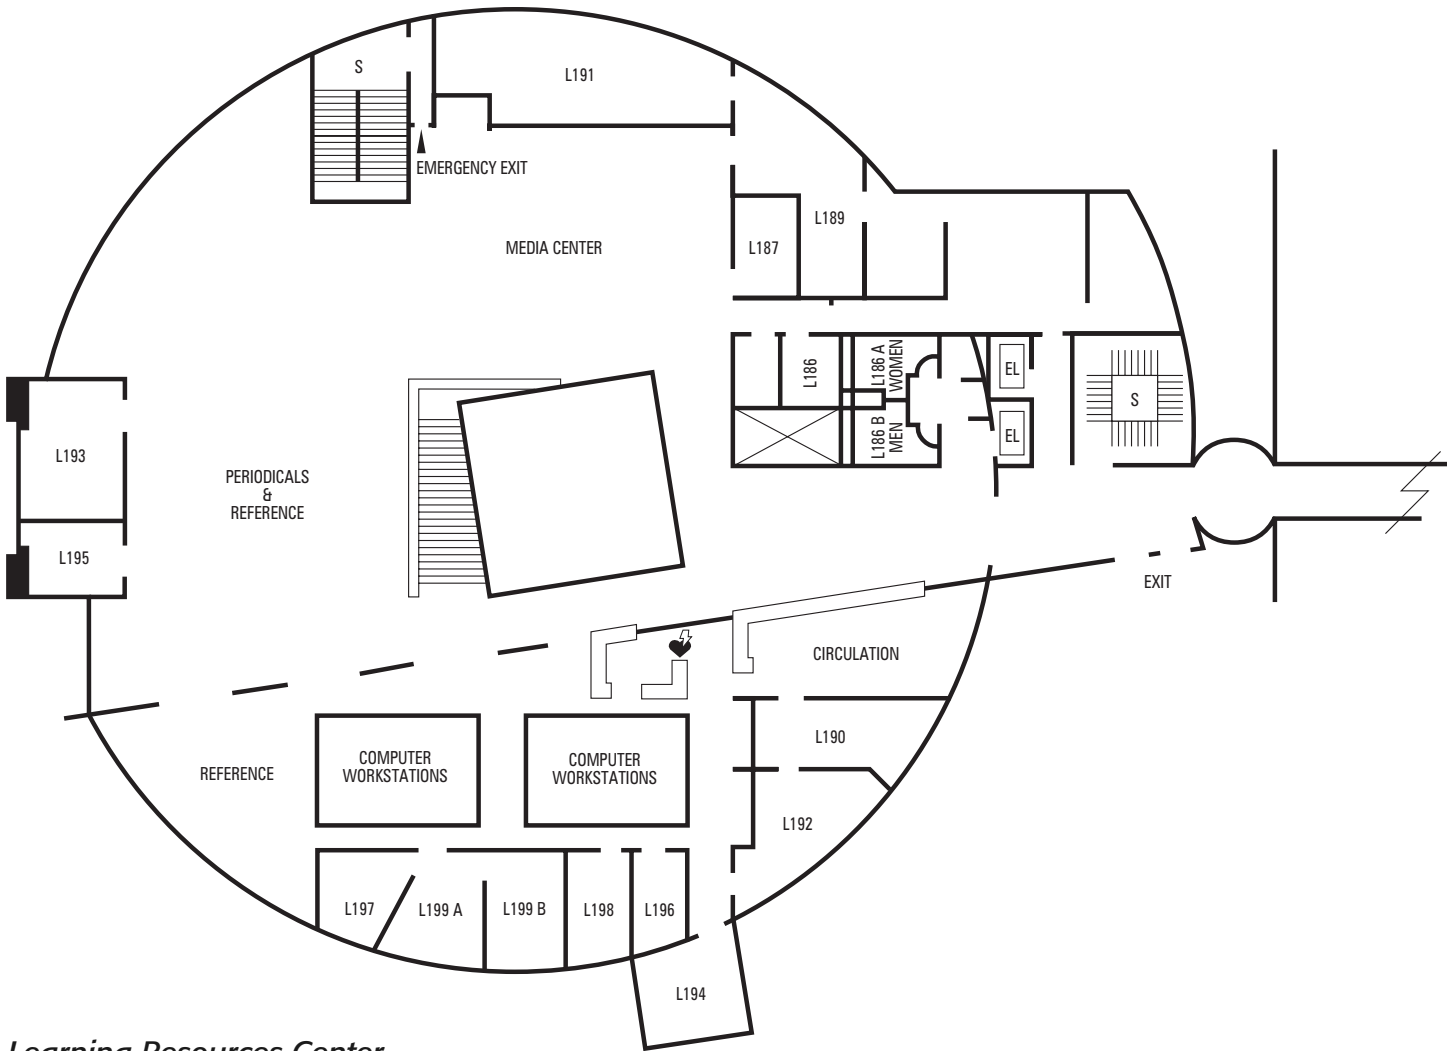

L Building - Main Level

Carroll Community College

Learning Resources Center

- L186 A Women's Room
- L186 B Men's Room
- L187 Media Group Study
- L189 Media Offices
- L190 Library Offices
- L191 Broadcast Room
- L192 Renew Program
- L193 Conference Room
- L194 Center for Teaching and Learning
- L195 Group Study Room
- L196 Storage
- L197-199 B Library Offices

-  Automated External Difibrillator
- EL Elevator
- S Stairs