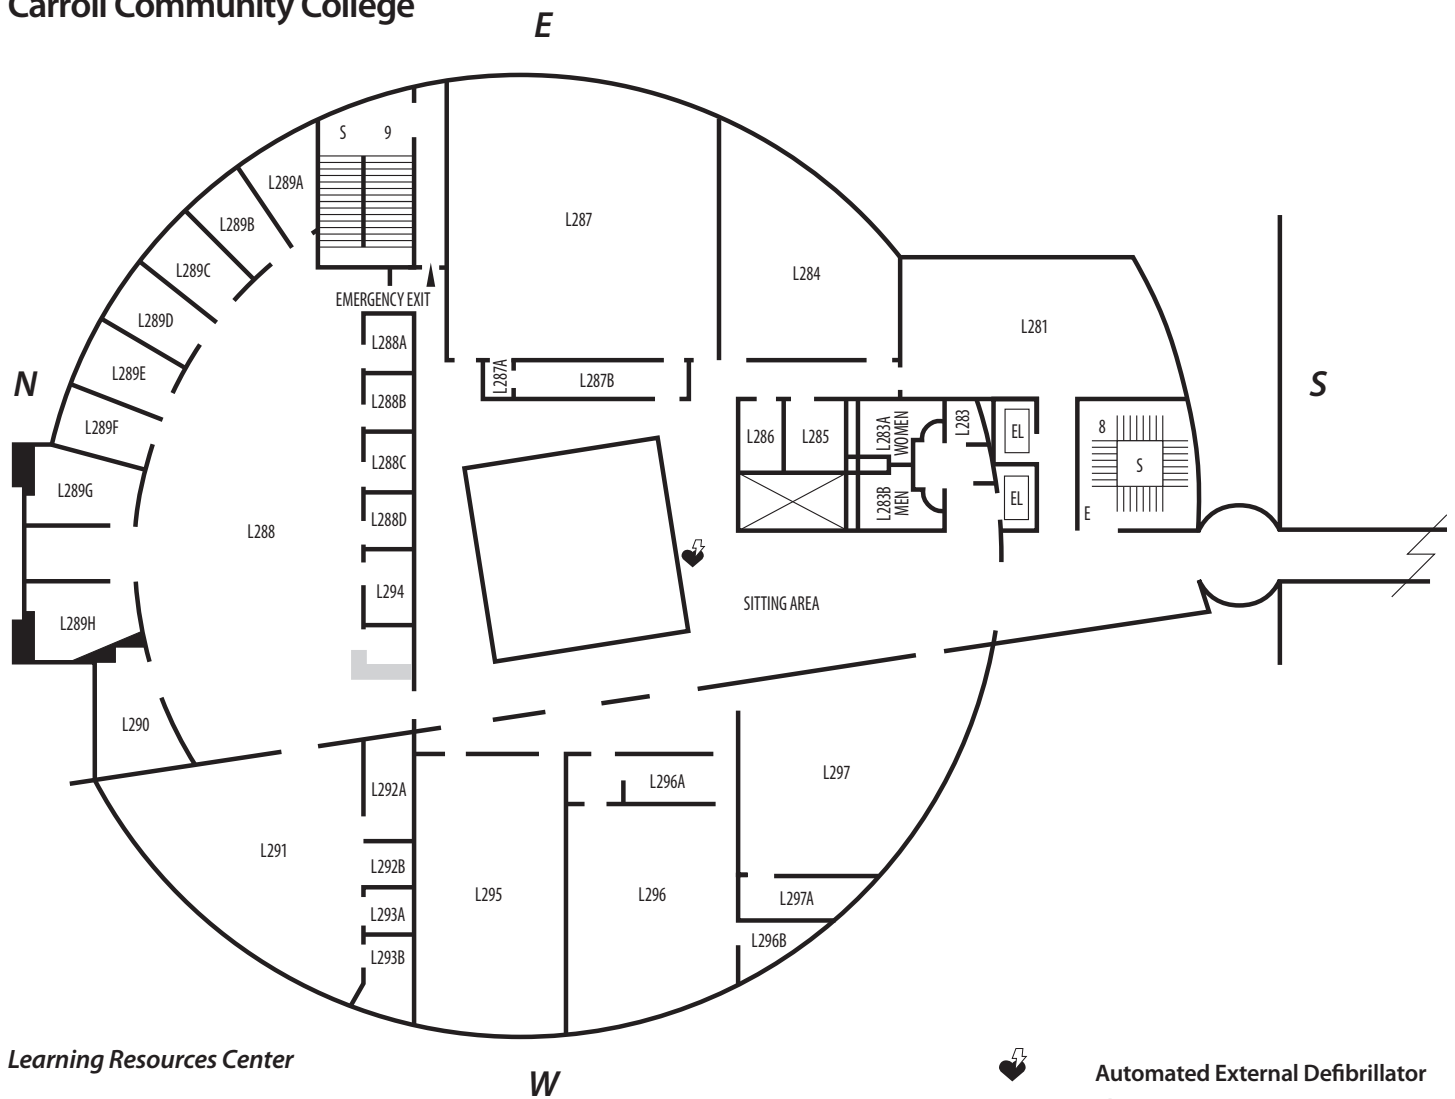

L Building Upper Level

Carroll Community College

Learning Resources Center

- L281 Classroom
- L283 Housekeeping Closet
- L283 A Women's Room
- L283 B Men's Room
- L284 Classroom
- L285 Electrical
- L286 Tele/Data/AV
- L287 Distance Learning Lab
- L287 A Storage
- L287 B Control Booth
- L288 Academic Services Center
- L288 A-D Faculty Offices
- L289 A-E Faculty Offices
- L289 G-H Faculty Offices
- L289 F Student Support Services
- L290 Conference Room
- L291 The Write Way Lab
- L292 A Faculty Office
- L292 B Faculty Office
- L293 A Kitchenette
- L293 B Faculty Office
- L294 Faculty Office
- L295 Classroom
- L296 Distance Learning Lab
- L296 B Storage
- L297 Computer Lab
- L297 A Storage

EL

S

E

Automated External Defibrillator

Elevator

Stairs

Evac+Chair