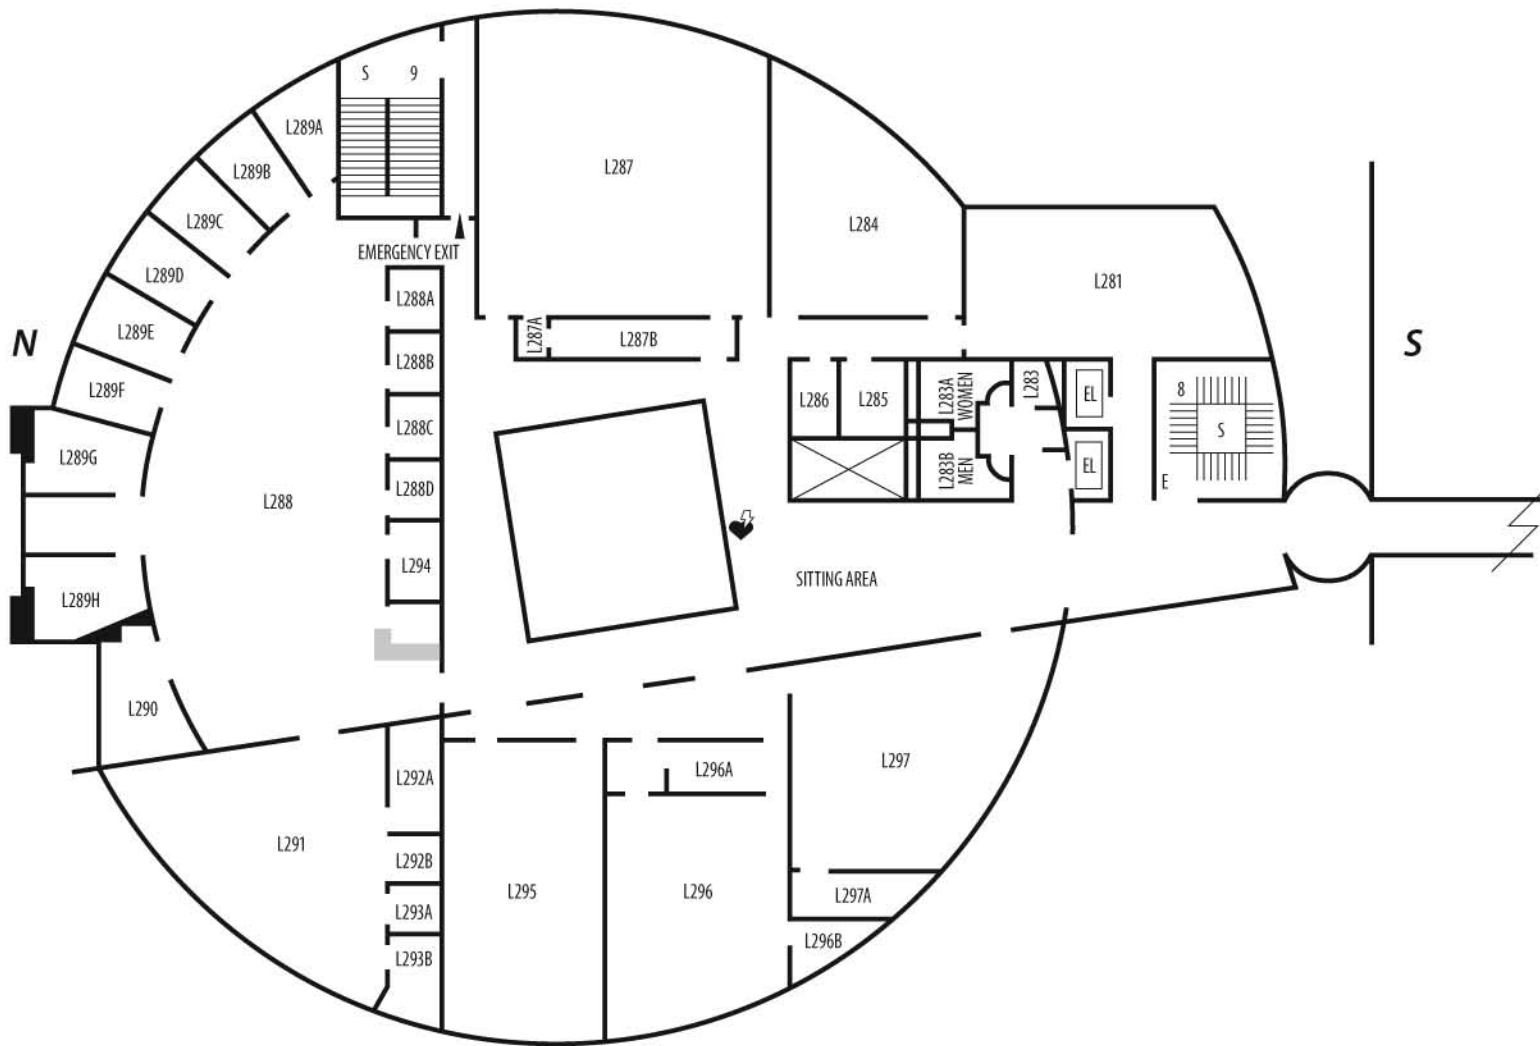

L Building Upper Level

Carroll Community College

Learning Resources Center

- L281 Classroom
- L283 Janitorial Closet
- L283 A Women's Room
- L283 B Men's Room
- L284 Classroom
- L285 Electrical
- L286 Tele/Data/AV
- L287 Distance Learning Lab
- L287 A Storage
- L287 B Control Booth
- L288 Academic Services Center
- L288 A-D Faculty Offices
- L289 A-E Faculty Offices
- L289 G-H Faculty Offices
- L289 F Student Support Services
- L290 Conference Room
- L291 The Write Way Lab
- L292 A Faculty Office
- L292 B Faculty Office
- L293 A Kitchenette
- L293 B Faculty Office
- L294 Faculty Office
- L295 Classroom
- L296 Distance Learning Lab
- L296 B Storage
- L297 Classroom
- L297 A Storage