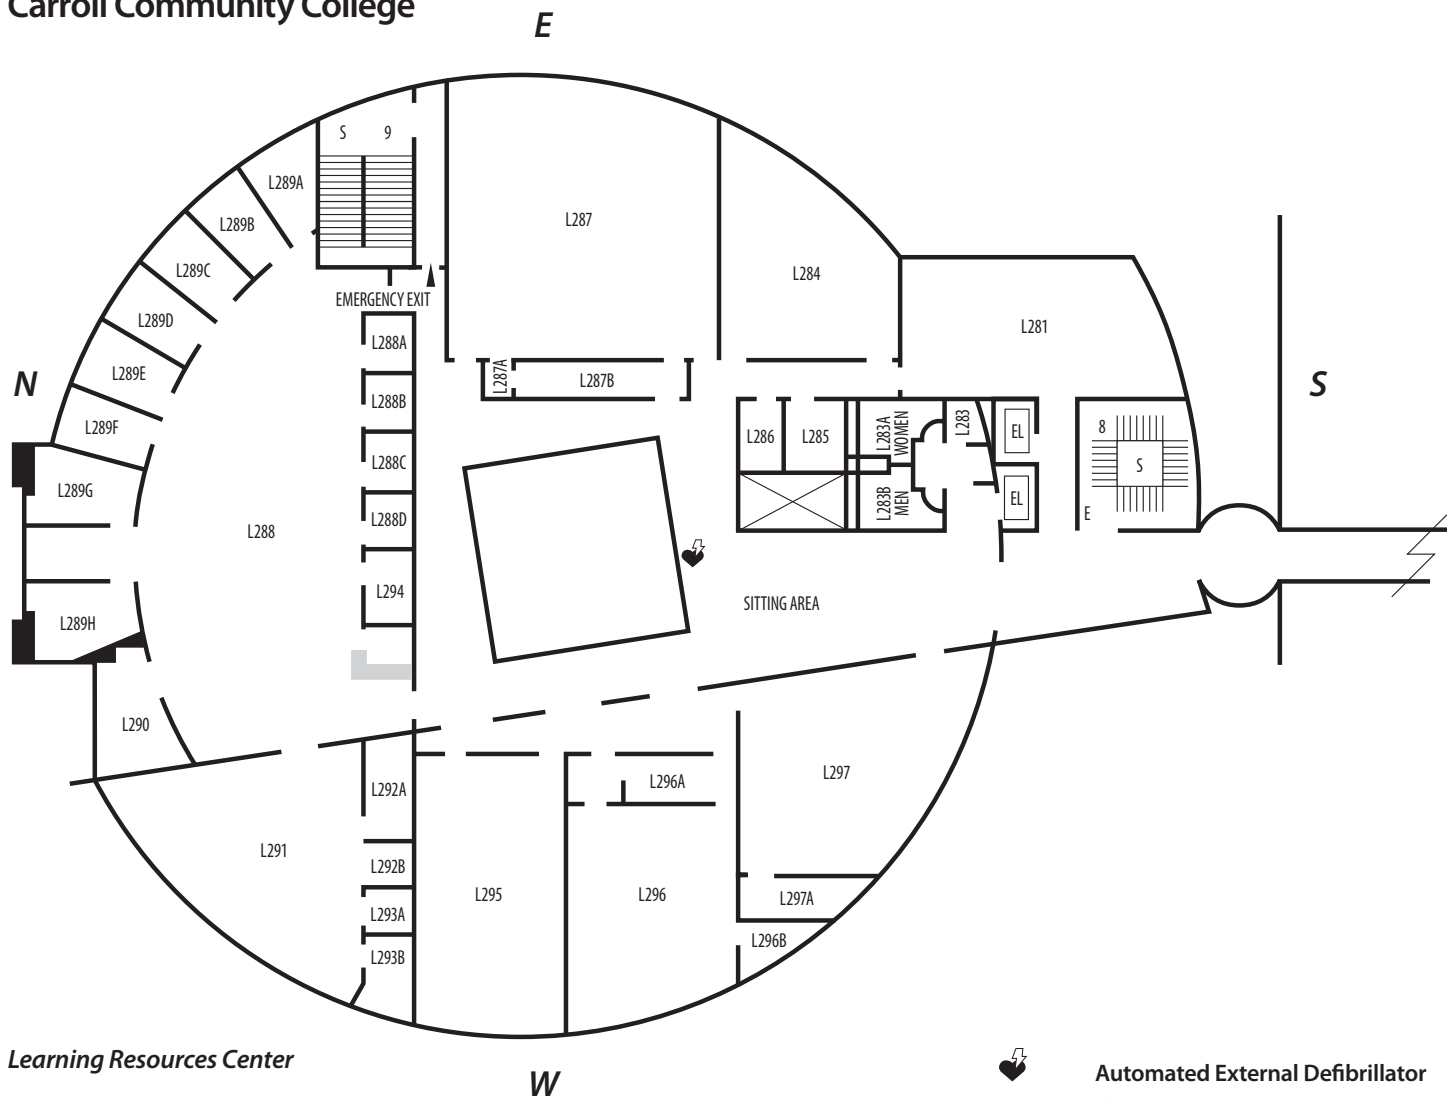

# L Building Upper Level

Carroll Community College

## Learning Resources Center

- L281 Classroom
- L283 Environmental Services Closet
- L283 A Women's Room
- L283 B Men's Room
- L284 Classroom
- L285 Electrical
- L286 Tele/Data/AV
- L287 Distance Learning Lab
- L287 A Storage
- L287 B Control Booth
- L288 Academic Services Center
- L288 A-D Faculty Offices
- L289 A-E Faculty Offices
- L289 G-H Faculty Offices
- L289 F Student Support Services
- L290 Conference Room
- L291 The Write Way Lab
- L292 A Faculty Office
- L292 B Faculty Office
- L293 A Kitchenette
- L293 B Faculty Office
- L294 Faculty Office
- L295 Classroom
- L296 Distance Learning Lab
- L296 B Storage
- L297 Computer Lab
- L297 A Storage

EL

S

E

Automated External Defibrillator

Elevator

Stairs

Evac+Chair