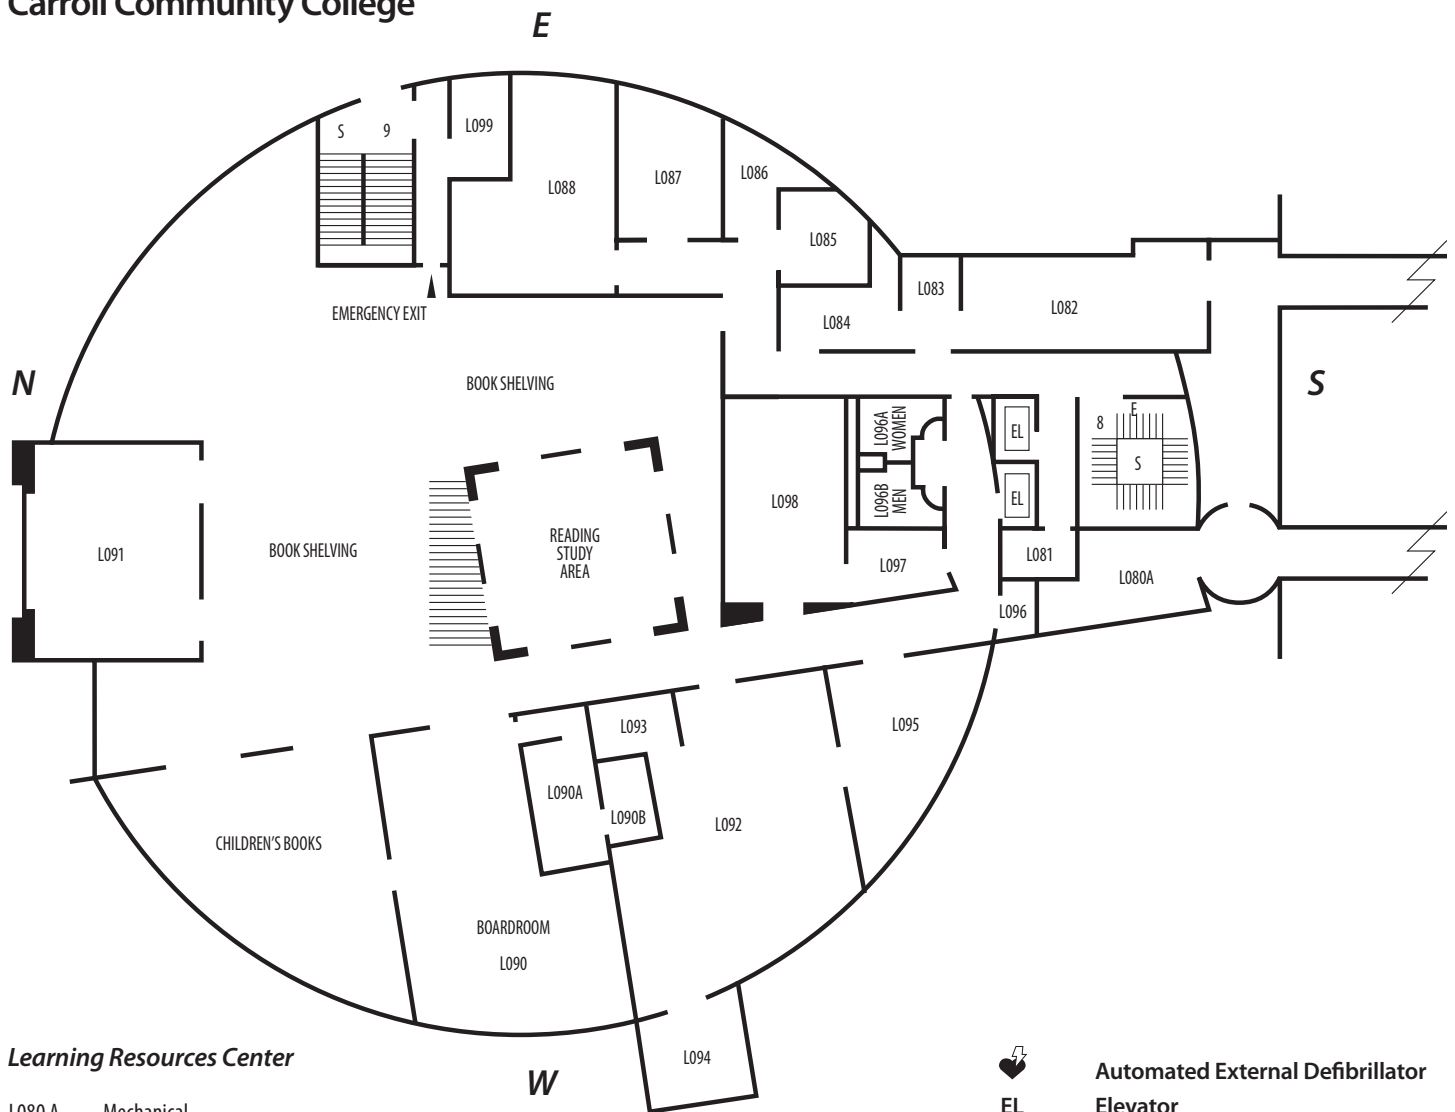

# L Building Lower Level

Carroll Community College

## Learning Resources Center

- L080 A Mechanical
- L081 Elevator Room
- L082 Central Warehouse
- L083 Receiving
- L084 Mail Center
- L085 Electrical
- L086 Tele/Data/AV
- L087 Copy Center
- L088 College Maintenance
- L090 Board Room
- L090 A Storage
- L090 B Kitchenette
- L091 Classroom
- L092 Processing/Technical Services
- L093 Lounge
- L094 Library Office
- L095 Continuing Education Learning Technologies
- L096 Environmental Services
- L096 A Women's Room
- L096 B Men's Room
- L097 Speech Department
- L098 Classroom

EL

S

E

Automated External Defibrillator

Elevator

Stairs

Evac+Chair