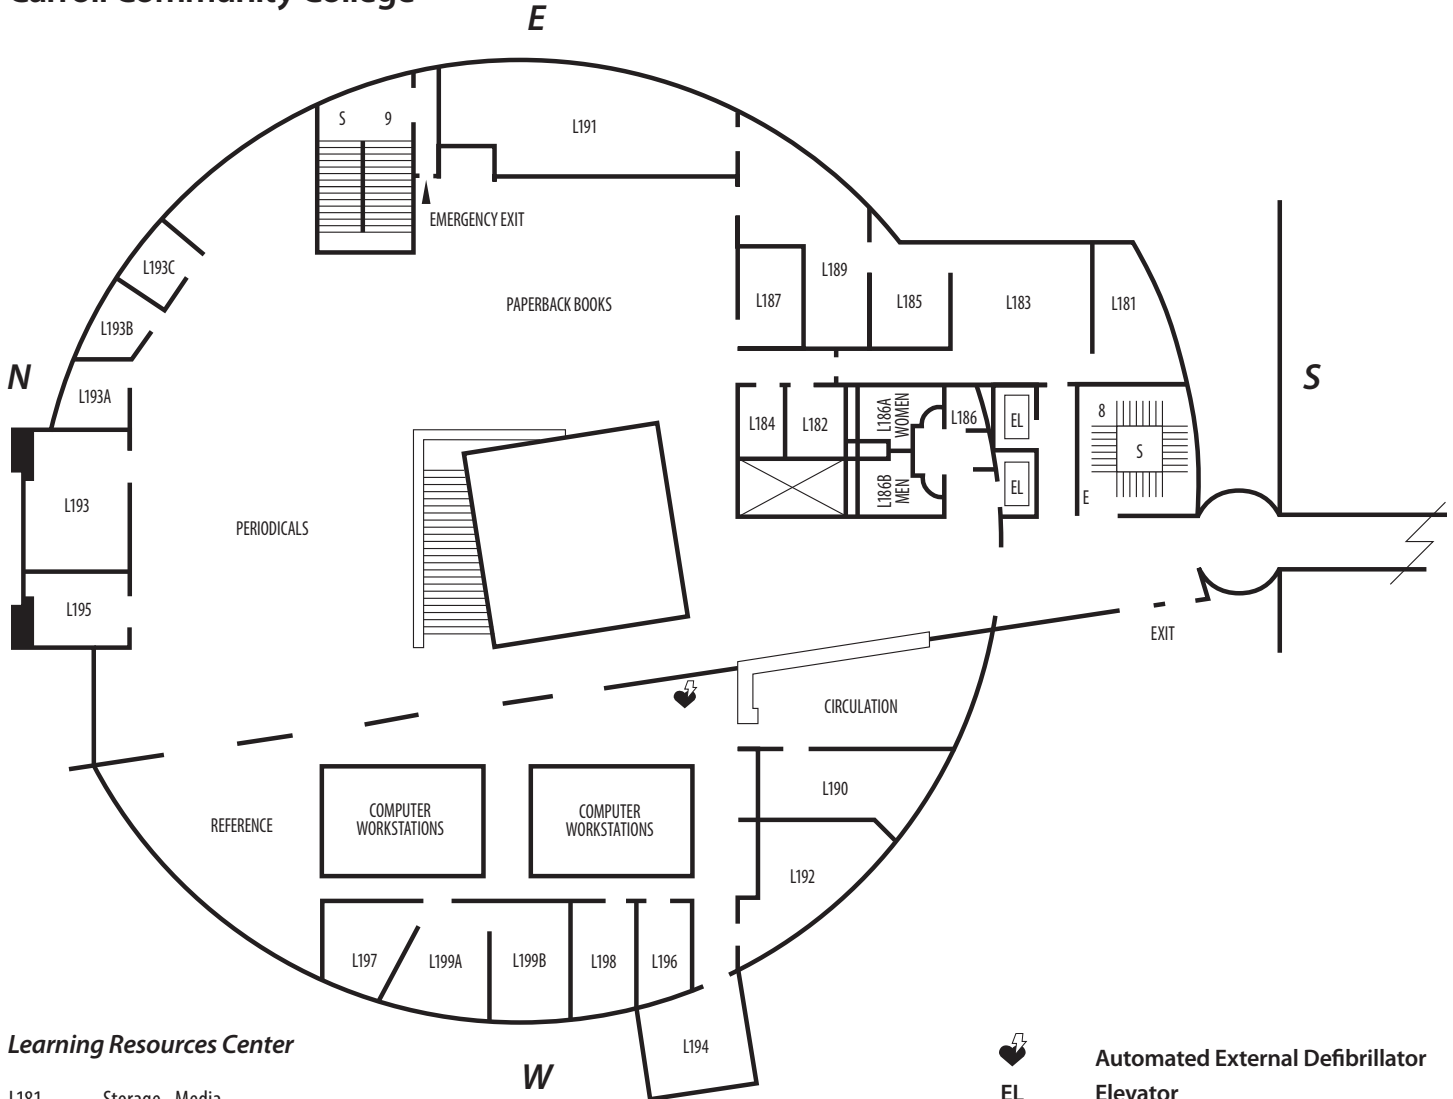

L Building Main Level

Carroll Community College

Learning Resources Center

- L181 Storage - Media
- L182 Electrical
- L183 Storage - Media
- L184 Tele/Data/AV
- L185 Storage - Media
- L186 Environmental Services
- L186 A Women's Room
- L186 B Men's Room
- L187 Media Group Study
- L189 Media Offices
- L190 Circulation Department
- L191 Media Center Broadcast
- L192 Blackboard/Distance Learning Office
- L193 Conference Room
- L193 A Group Study Room
- L193 B Group Study Room
- L193 C Group Study Room
- L194 Center for Teaching and Learning
- L195 Group Study Room
- L196 Supply Room
- L197-199 B Library Administrative Offices

-  Automated External Defibrillator
- EL Elevator
- S Stairs
- E Evac+Chair